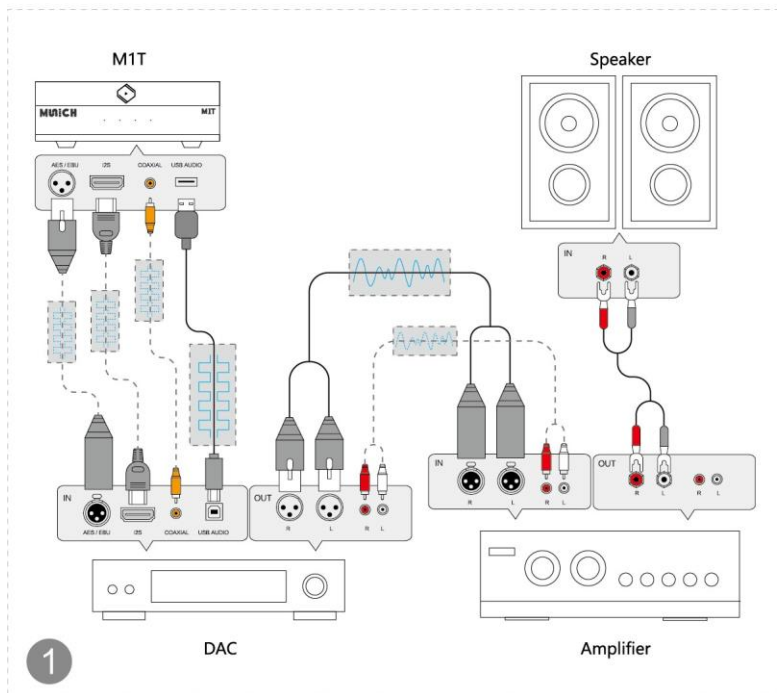

1

2

- ① ③
- ② ④
- ⑤ DAC
- ⑥ DAC
- ⑦ DAC
- ⑧ M1

- ⑨ Simple peripherals
- ⑩ Simple peripherals
- ⑪ High-speed peripherals
- ⑫ DAC
- ⑬ USB
- ⑭ N8

DAC

## I2S Digital Audio Output

- PIN1:SDATA-/DSDL-
- PIN2:GND
- PIN3:SDATA+/DSDL+
- PIN4:BCK+/DSD CLK+
- PIN5:GND
- PIN6:BCK-/DSD CLK-
- PIN7:LRCK-/DSD R-
- PIN8:GND
- PIN9:LRCK+/DSD R+
- PIN10:NC
- PIN11:GND
- PIN12:NC
- PIN13:NC
- PIN14:NC
- PIN15:NC
- PIN16:NC
- PIN17:GND
- PIN18:NC
- PIN19:+3.3V OUTPUT

"I2S" is a digital audio output port that supports native differential digital audio signal with HDMI cable.